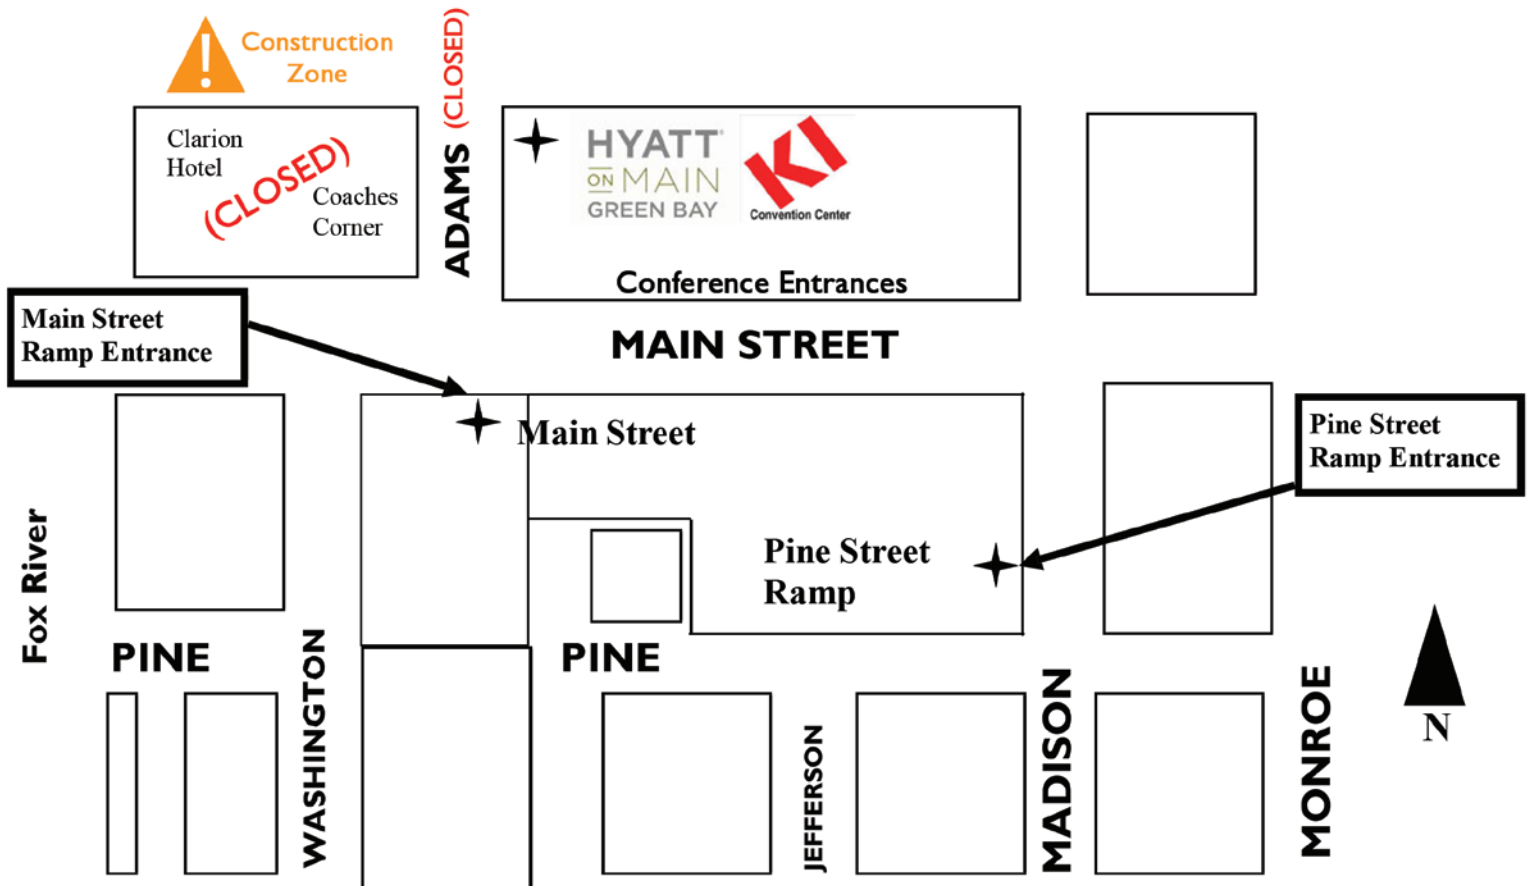

KI Convention Center - Conference Parking Map

Downtown Green Bay

Parking Instructions

*Primary parking for the conference will be in the Main Street Parking Ramp, with overflow parking in the Pine Street Ramp.

*When the Main Street Ramp is full, a sign indicating so will be placed near the entrance.

*In the event of the Main Street Ramp filling, follow the signage down Main Street, turn right (heading south) on Madison and the Pine Street Ramp will be found on your right.